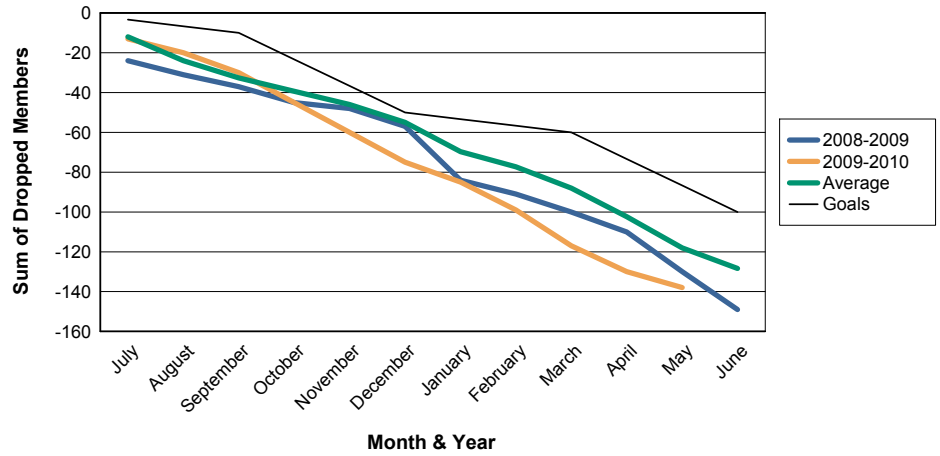

For District 9 SW

Sum of Charter Members/ Month & Year

For District 9 SW

3 Year Comparisons for GMT Constitutional Area 1

By GMT District

As of May 2010

Sum of New Members/ Month & Year

For District 9 SW

Sum of Dropped Members/ Month & Year

For District 9 SW

Sum of Net Members/ Month & Year

For District 9 SW