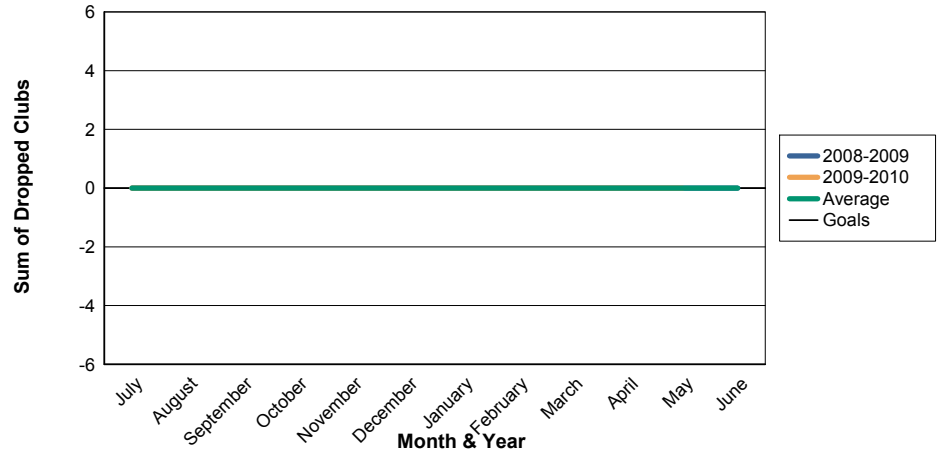

3 Year Comparisons for GMT Constitutional Area 1

By GMT District

As of May 2010

Sum of New Clubs/ Month & Year

For District 9 SW

Sum of Dropped Clubs/ Month & Year

For District 9 SW

Sum of Net Clubs/ Month & Year