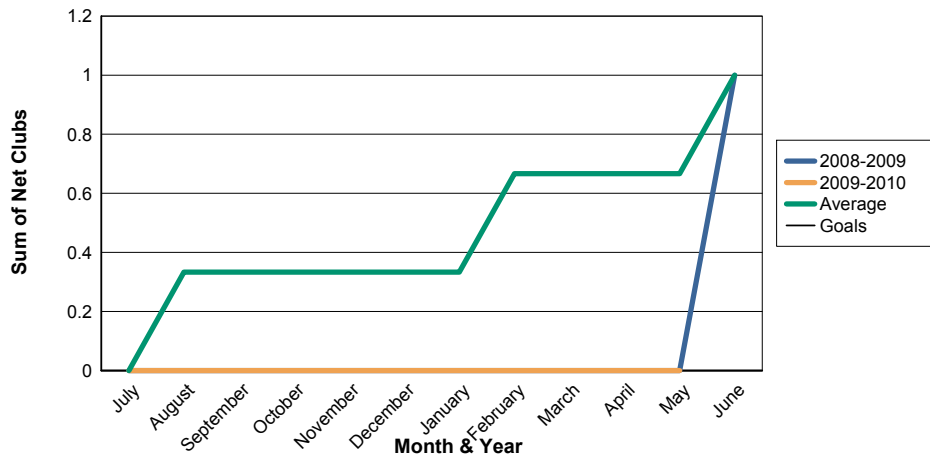

Sum of Net Clubs/ Month & Year

For District 9 SW