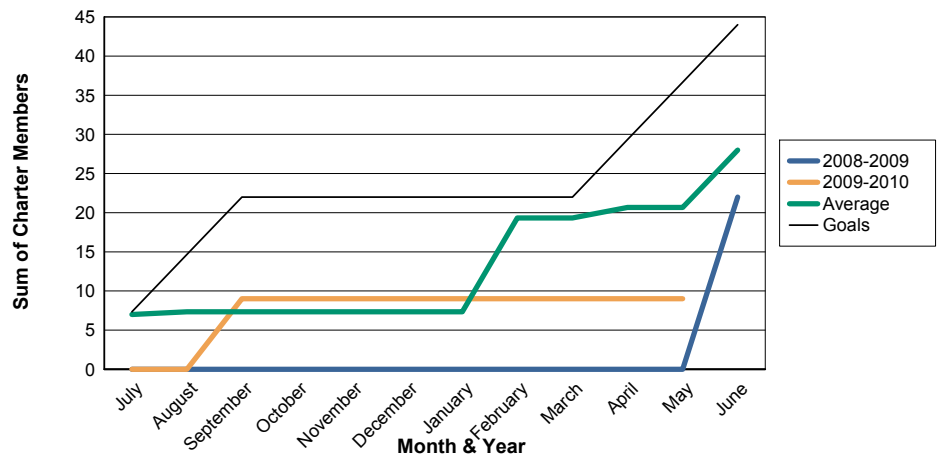

3 Year Comparisons for GMT Constitutional Area 1

By GMT District

As of May 2010

Sum of New Clubs/ Month & Year

For District 9 SW

Sum of Dropped Clubs/ Month & Year

For District 9 SW

Sum of Net Clubs/ Month & Year

For District 9 SW

Sum of Charter Members/ Month & Year

For District 9 SW

3 Year Comparisons for GMT Constitutional Area 1

By GMT District

As of May 2010

Sum of New Members/ Month & Year

For District 9 SW