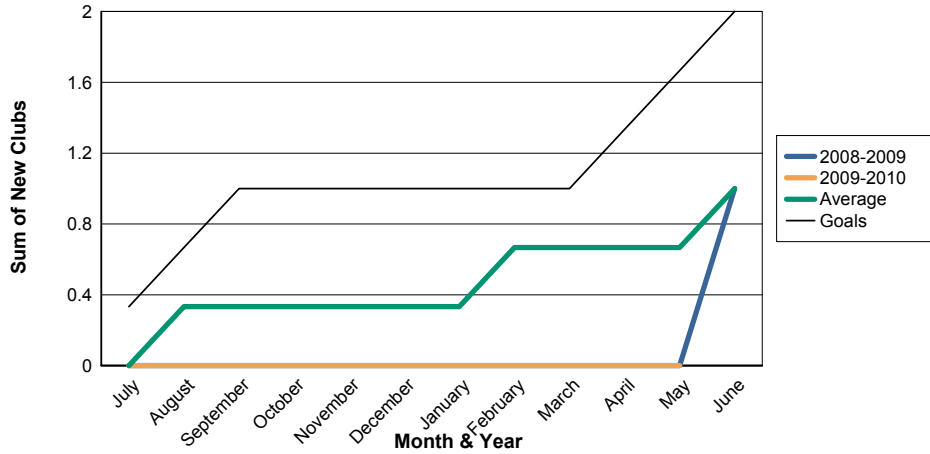

3 Year Comparisons for GMT Constitutional Area 1

By GMT District

As of May 2010

Sum of New Clubs/ Month & Year

For District 9 SW

Sum of Dropped Clubs/ Month & Year

For District 9 SW

Sum of Net Clubs/ Month & Year