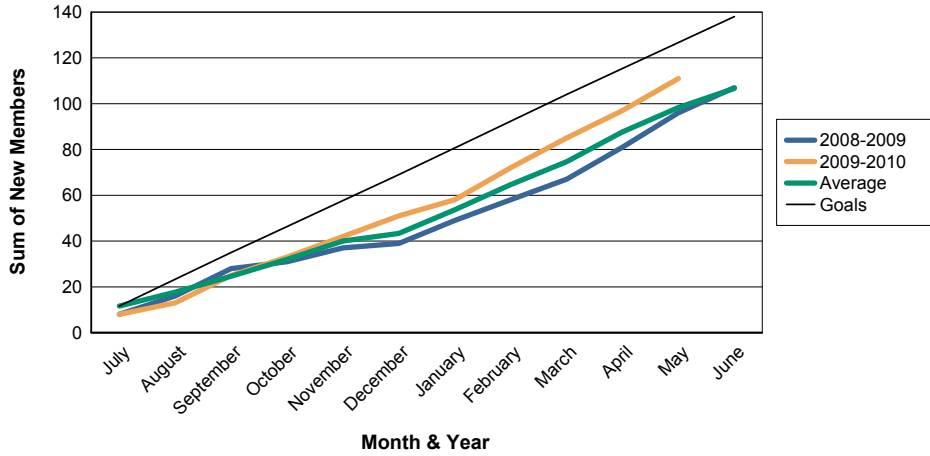

For District 9 SW

Sum of Charter Members/ Month & Year

For District 9 SW

3 Year Comparisons for GMT Constitutional Area 1

By GMT District

As of May 2010

Sum of New Members/ Month & Year

For District 9 SW

Sum of Dropped Members/ Month & Year

For District 9 SW

Sum of Net Members/ Month & Year

For District 9 SW